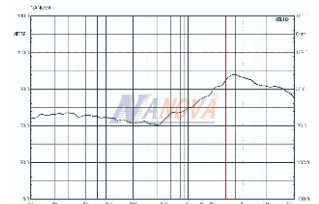

SUPER TWEETER

NV-007

Specifications

Power Rating	300–500 W
Impedance	8 Ohm
Frequency Range	1.5 – 17 kHz
Average Sensitivity	110 dB
Basket	Black ABS
Basket size	7 x 7 Inches
Magnet Dimension	145 x 20 mm
Voice Coil Diameter	62.05 mm
Voice Coil Material	SV Wire with Kapton

Email : nanovaspeaker@yahoo.co.th
facebook : <http://m.facebook.com/nanova.speaker>
fanpage : www.facebook.com/nanovaidolthailand

SUPER TWEETER

NV-006

Specifications

Power Rating	250 W
Impedance	8 Ohm
Frequency Range	1.8 – 18 kHz
Average Sensitivity	100 dB
Basket	Black ABS
Basket size	4.5 x 4.5 Inches
Magnet Dimension	100 x 15 mm
Voice Coil Diameter	30.01 mm
Voice Coil Material	SV Wire with Kapton

Email : nanovaspeaker@yahoo.co.th

facebook : <http://m.facebook.com/nanova.speaker>

fanpage : www.facebook.com/nanovaidolthailand

SUPER TWEETER

NV-555

Specifications

Power Rating	100 W
Impedance	8 Ohm
Frequency Range	1 – 17 kHz
Average Sensitivity	100 dB
Basket	Black ABS
Basket size	3.5 x 3.5 Inches
Magnet Dimension	80 x 12 mm
Voice Coil Diameter	25.45 mm
Voice Coil Material	SV Wire with Kapton.

Email : nanovaspeaker@yahoo.co.th

facebook : <http://m.facebook.com/nanova.speaker>

fanpage : www.facebook.com/nanovaidolthailand

SUPER TWEETER

NGV-68

Specifications

Horn Material	ABS
Mouth Width	195 mm
Mount Height	155 mm
Mouth depth	131 mm
Dome	Metal
Mouthing Flange Thickness	5 mm
Voice Coil Material	Copper Wire
Diaphragm	Phenolic
Voice Coil Diameter	25.4 mm
Frequency Range	2K – 16K
Power Range	30 W
Average Sensitivity	99 dB
Impedance	8 Ohm