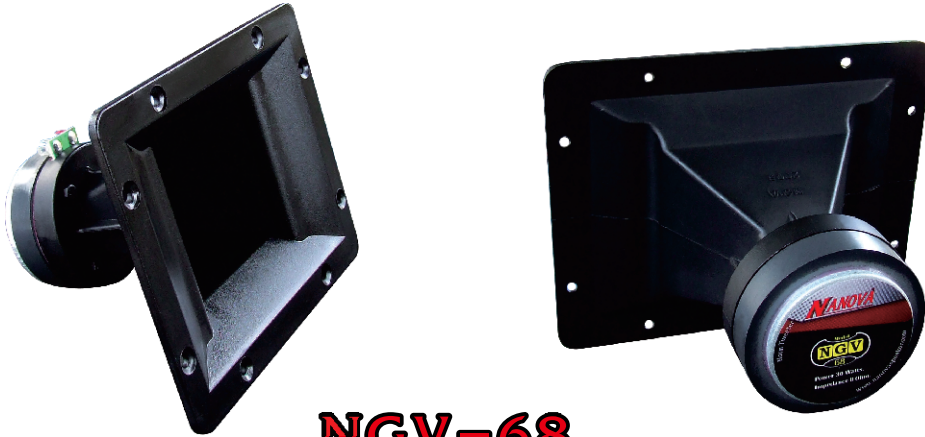

SUPER TWEETER

NV-007

Specifications

Power Rating	300–500 W
Impedance	8 Ohm
Frequency Range	1.5 – 17 kHz
Average Sensitivity	110 dB
Basket	Black ABS
Basket size	7 x 7 Inches
Magnet Dimension	145 x 20 mm
Voice Coil Diameter	62.05 mm
Voice Coil Material	SV Wire with Kapton

Email : nanovaspeaker@yahoo.co.th
facebook : <http://m.facebook.com/nanova.speaker>
fanpage : www.facebook.com/nanovaidolthailand

SUPER TWEETER

NV-006

Specifications

Power Rating	250 W
Impedance	8 Ohm
Frequency Range	1.8 – 18 kHz
Average Sensitivity	100 dB
Basket	Black ABS
Basket size	4.5 x 4.5 Inches
Magnet Dimension	100 x 15 mm
Voice Coil Diameter	30.01 mm
Voice Coil Material	SV Wire with Kapton

Email : nanovaspeaker@yahoo.co.th

facebook : <http://m.facebook.com/nanova.speaker>

fanpage : www.facebook.com/nanovaidolthailand

SUPER TWEETER

NV-555

Specifications

Power Rating	100 W
Impedance	8 Ohm
Frequency Range	1 – 17 kHz
Average Sensitivity	100 dB
Basket	Black ABS
Basket size	3.5 x 3.5 Inches
Magnet Dimension	80 x 12 mm
Voice Coil Diameter	25.45 mm
Voice Coil Material	SV Wire with Kapton.

Email : nanovaspeaker@yahoo.co.th

facebook : <http://m.facebook.com/nanova.speaker>

fanpage : www.facebook.com/nanovaidolthailand

SUPER TWEETER

NGV-68

Specifications

Horn Material	ABS
Mouth Width	195 mm
Mount Height	155 mm
Mouth depth	131 mm
Dome	Metal
Mouthing Flange Thickness	5 mm
Voice Coil Material	Copper Wire
Diaphragm	Phenolic
Voice Coil Diameter	25.4 mm
Frequency Range	2K – 16K
Power Range	30 W
Average Sensitivity	99 dB
Impedance	8 Ohm