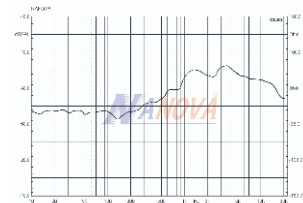

SUPER TWEETER

NV-007

Specifications

Power Rating	300–500 W
Impedance	8 Ohm
Frequency Range	1.5 – 17 kHz
Average Sensitivity	110 dB
Basket	Black ABS
Basket size	7 x 7 Inches
Magnet Dimension	145 x 20 mm
Voice Coil Diameter	62.05 mm
Voice Coil Material	SV Wire with Kapton

Email : nanovaspeaker@yahoo.co.th
facebook : <http://m.facebook.com/nanova.speaker>
fanpage : www.facebook.com/nanovaidolthailand

SUPER TWEETER

NV-006

Specifications

Power Rating	250 W
Impedance	8 Ohm
Frequency Range	1.8 – 18 kHz
Average Sensitivity	100 dB
Basket	Black ABS
Basket size	4.5 x 4.5 Inches
Magnet Dimension	100 x 15 mm
Voice Coil Diameter	30.01 mm
Voice Coil Material	SV Wire with Kapton

Email : nanovaspeaker@yahoo.co.th

facebook : <http://m.facebook.com/nanova.speaker>

fanpage : www.facebook.com/nanovaidolthailand

SUPER TWEETER

NV-555

Specifications

Power Rating	100 W
Impedance	8 Ohm
Frequency Range	1 – 17 kHz
Average Sensitivity	100 dB
Basket	Black ABS
Basket size	3.5 x 3.5 Inches
Magnet Dimension	80 x 12 mm
Voice Coil Diameter	25.45 mm
Voice Coil Material	SV Wire with Kapton.

Email : nanovaspeaker@yahoo.co.th

facebook : <http://m.facebook.com/nanova.speaker>

fanpage : www.facebook.com/nanovaidolthailand

SUPER TWEETER

NGV-68

Specifications

Horn Material	ABS
Mouth Width	195 mm
Mount Height	155 mm
Mouth depth	131 mm
Dome	Metal
Mouthing Flange Thickness	5 mm
Voice Coil Material	Copper Wire
Diaphragm	Phenolic
Voice Coil Diameter	25.4 mm
Frequency Range	2K – 16K
Power Range	30 W
Average Sensitivity	99 dB
Impedance	8 Ohm