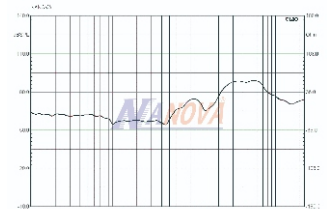

Email : nanovaspeaker@yahoo.co.th
facebook : <http://m.facebook.com/nanova.speaker>
fanpage : www.facebook.com/nanovaidolthailand

SUPER TWEETER

NV-006

Specifications

Power Rating	250 W
Impedance	8 Ohm
Frequency Range	1.8 – 18 kHz
Average Sensitivity	100 dB
Basket	Black ABS
Basket size	4.5 x 4.5 Inches
Magnet Dimension	100 x 15 mm
Voice Coil Diameter	30.01 mm
Voice Coil Material	SV Wire with Kapton

Email : nanovaspeaker@yahoo.co.th

facebook : <http://m.facebook.com/nanova.speaker>

fanpage : www.facebook.com/nanovaidolthailand

SUPER TWEETER

NV-555

Specifications

Power Rating	100 W
Impedance	8 Ohm
Frequency Range	1 – 17 kHz
Average Sensitivity	100 dB
Basket	Black ABS
Basket size	3.5 x 3.5 Inches
Magnet Dimension	80 x 12 mm
Voice Coil Diameter	25.45 mm
Voice Coil Material	SV Wire with Kapton.

Email : nanovaspeaker@yahoo.co.th

facebook : <http://m.facebook.com/nanova.speaker>

fanpage : www.facebook.com/nanovaidolthailand

SUPER TWEETER

NGV-68

Specifications

Horn Material	ABS
Mouth Width	195 mm
Mount Height	155 mm
Mouth depth	131 mm
Dome	Metal
Mouthing Flange Thickness	5 mm
Voice Coil Material	Copper Wire
Diaphragm	Phenolic
Voice Coil Diameter	25.4 mm
Frequency Range	2K – 16K
Power Range	30 W
Average Sensitivity	99 dB
Impedance	8 Ohm

Email : nanovaspeaker@yahoo.co.th

facebook : <http://m.facebook.com/nanova.speaker>

fanpage : www.facebook.com/nanovaidolthailand

SUPER TWEETER

NV-681

Specifications

Horn Material	ABS
Mouth Width	195 mm
Mount Height	155 mm
Mouth depth	131 mm
Dome	Metal
Mouthing Flange Thickness	5 mm
Voice Coil Material	Flat (Copper Clad Aluminum Wire)
Diaphragm	Phenolic
Voice Coil Diameter	25.4 mm
Frequency Range	2K – 18K
Power Range	30 W
Average Sensitivity	105 dB
Impedance	8 Ohm