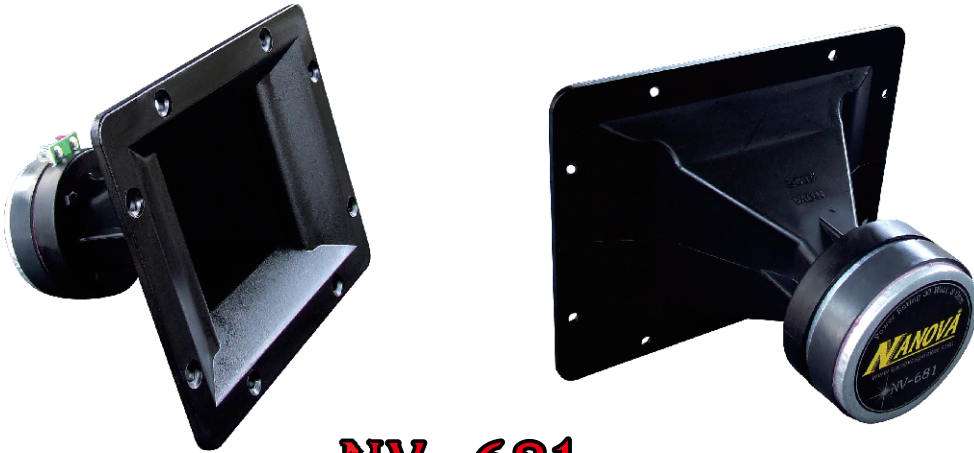

SUPER TWEETER

NV-007

Specifications

Power Rating	300–500 W
Impedance	8 Ohm
Frequency Range	1.5 – 17 kHz
Average Sensitivity	110 dB
Basket	Black ABS
Basket size	7 x 7 Inches
Magnet Dimension	145 x 20 mm
Voice Coil Diameter	62.05 mm
Voice Coil Material	SV Wire with Kapton

Email : nanovaspeaker@yahoo.co.th
facebook : <http://m.facebook.com/nanova.speaker>
fanpage : www.facebook.com/nanovaidolthailand

SUPER TWEETER

NV-006

Specifications

Power Rating	250 W
Impedance	8 Ohm
Frequency Range	1.8 – 18 kHz
Average Sensitivity	100 dB
Basket	Black ABS
Basket size	4.5 x 4.5 Inches
Magnet Dimension	100 x 15 mm
Voice Coil Diameter	30.01 mm
Voice Coil Material	SV Wire with Kapton

Email : nanovaspeaker@yahoo.co.th

facebook : <http://m.facebook.com/nanova.speaker>

fanpage : www.facebook.com/nanovaidolthailand

SUPER TWEETER

NGV-68

Specifications

Horn Material	ABS
Mouth Width	195 mm
Mount Height	155 mm
Mouth depth	131 mm
Dome	Metal
Mouthing Flange Thickness	5 mm
Voice Coil Material	Copper Wire
Diaphragm	Phenolic
Voice Coil Diameter	25.4 mm
Frequency Range	2K – 16K
Power Range	30 W
Average Sensitivity	99 dB
Impedance	8 Ohm

Email : nanovaspeaker@yahoo.co.th

facebook : <http://m.facebook.com/nanova.speaker>

fanpage : www.facebook.com/nanovaidolthailand

SUPER TWEETER

NV-681

Specifications

Horn Material	ABS
Mouth Width	195 mm
Mount Height	155 mm
Mouth depth	131 mm
Dome	Metal
Mouthing Flange Thickness	5 mm
Voice Coil Material	Flat (Copper Clad Aluminum Wire)
Diaphragm	Phenolic
Voice Coil Diameter	25.4 mm
Frequency Range	2K – 18K
Power Range	30 W
Average Sensitivity	105 dB
Impedance	8 Ohm